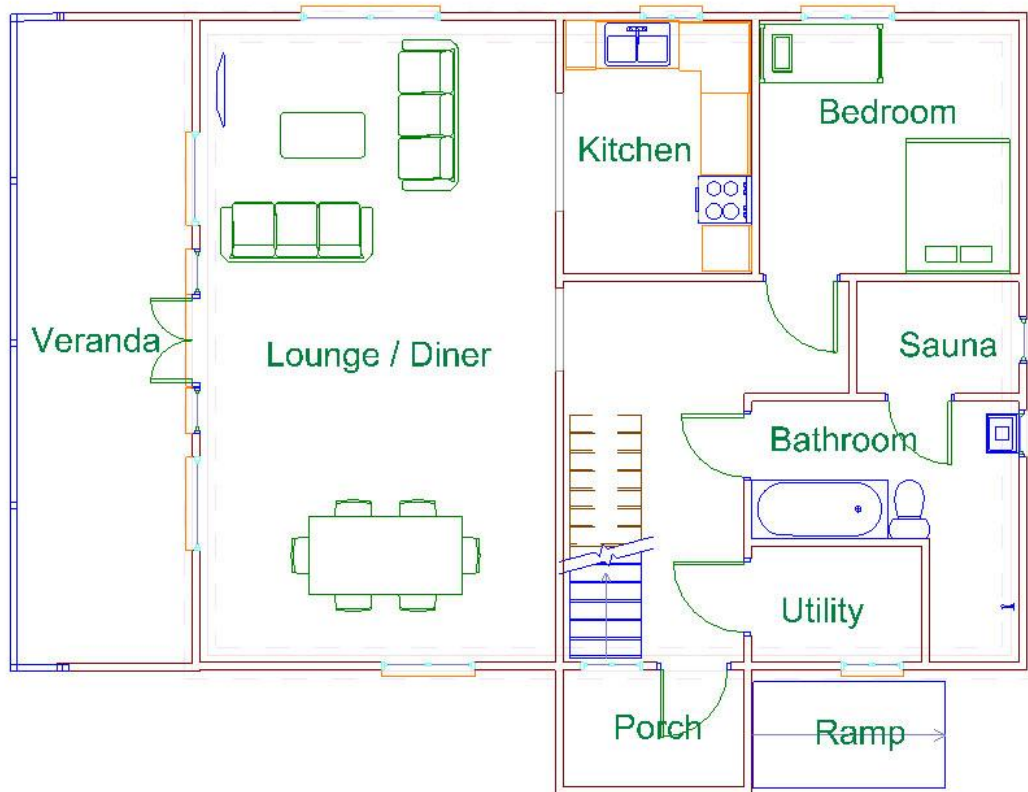

Skylark and Lapwing
Length 12.4m Width 8.4m
Ground Floor

Skylark And Lapwing
First Floor